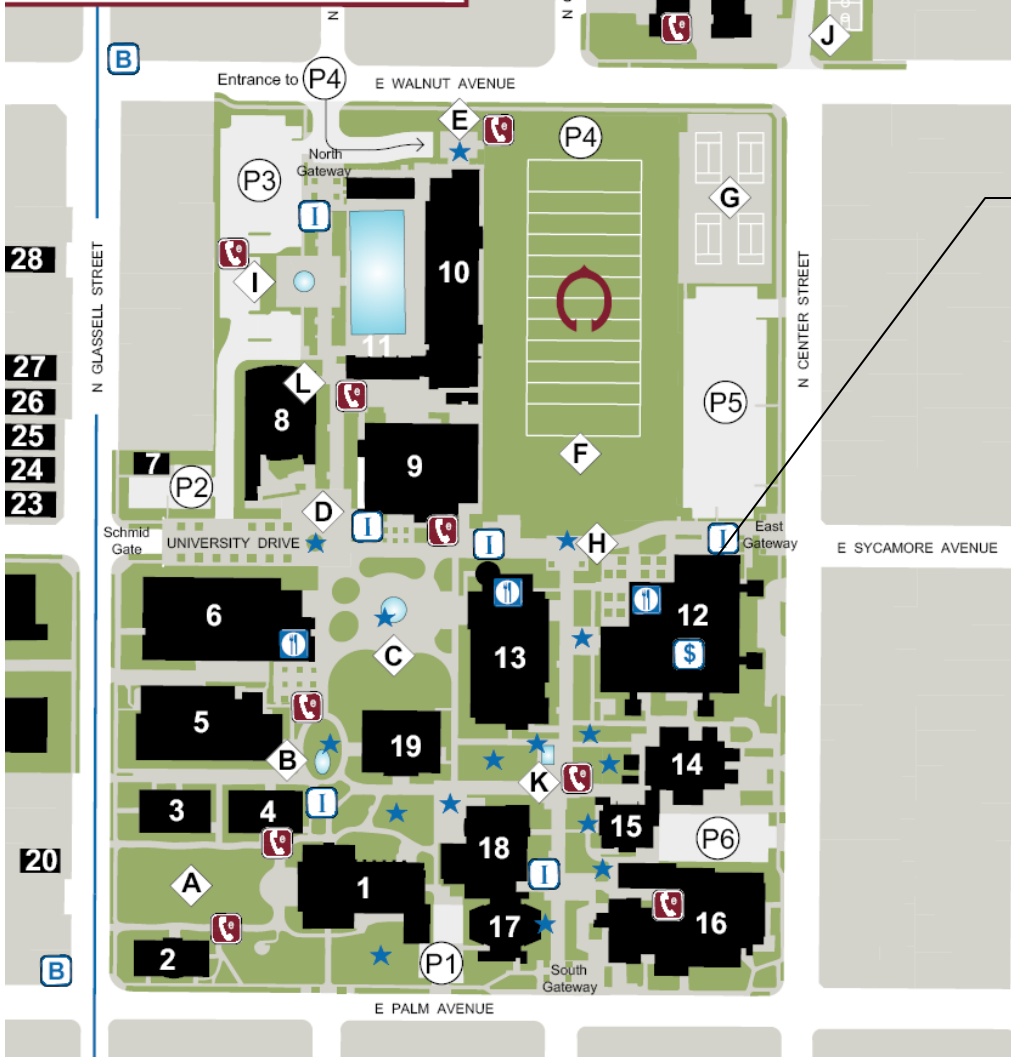

Parking

- Argyros Forum Lot (P5)
- Barrera Parking Structure (P7)
- Cypress Avenue Lot (P10)
- Hashinger Lot (P6)
- Knott Studios Lot (P8)
- Lastinger Parking Structure (underground) (P4)
- Memorial Hall Lot (P1)
- Miller Parking Structure (P11)
- Orange Street Lot (P3)
- Palm Avenue Lot (P9)
- Visitor's Parking (P2)
- West Palm Industrial Parking Lot (P12)

Places of Interest

- Attallah Piazza (C)
- Bert C. Williams Mall (A)
- Chapman Plaza (D)
- Chapman Columbarium (L)
- Gentle Springs Plaza (K)
- Global Citizens Plaza** (I)
- Liberty Plaza (Berlin Wall) (B)
- McCardle Events Plaza (E)
- Panther Plaza (H)
- Residence Area Outdoor Recreation (J)
- Tennis Courts (G)
- Wilson Field (F)

* Open Fall 2009
** Open Spring 2009

#12 ----
春季教學研討
會報到處、上
課教室
P4----
地下室停車場
P5----
不可以停車
#1----
Auditorium