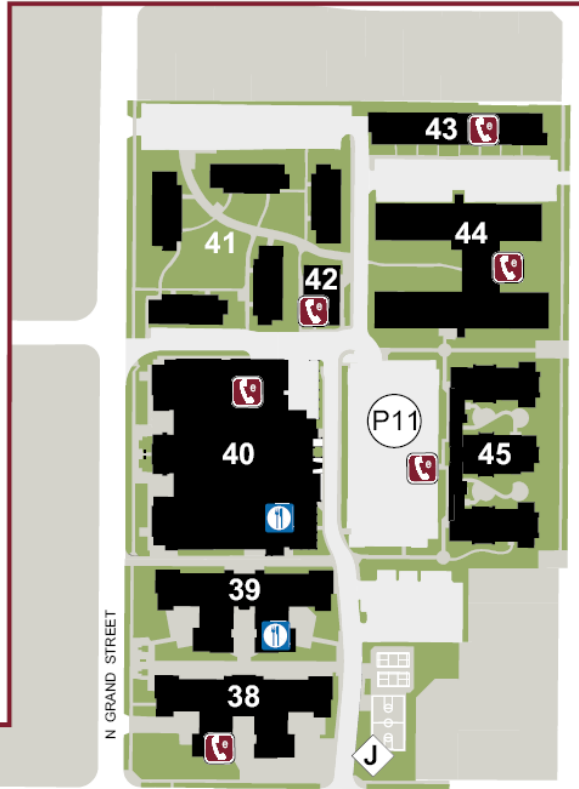

Parking

- Argyros Forum Lot (P5)
- Barrera Parking Structure (P7)
- Cypress Avenue Lot (P10)
- Hashinger Lot (P6)
- Knott Studios Lot (P8)
- Lastinger Parking Structure (underground) (P4)
- Memorial Hall Lot (P1)
- Miller Parking Structure (P11)
- Orange Street Lot (P3)
- Palm Avenue Lot (P9)
- Visitor's Parking (P2)
- West Palm Industrial Parking Lot (P12)

Places of Interest

- Attallah Piazza (C)
- Bert C. Williams Mall (A)
- Chapman Plaza (D)
- Chapman Columbarium (L)
- Gentle Springs Plaza (K)
- Global Citizens Plaza** (I)
- Liberty Plaza (Berlin Wall) (B)
- McCardle Events Plaza (E)
- Panther Plaza (H)
- Residence Area Outdoor Recreation (J)
- Tennis Courts (G)
- Wilson Field (F)

* Open Fall 2009
** Open Spring 2009

#12 ----
春季教學研討
會報到處、上
課教室
P4----
地下室停車場
P5----
不可以停車
#1----
Auditorium